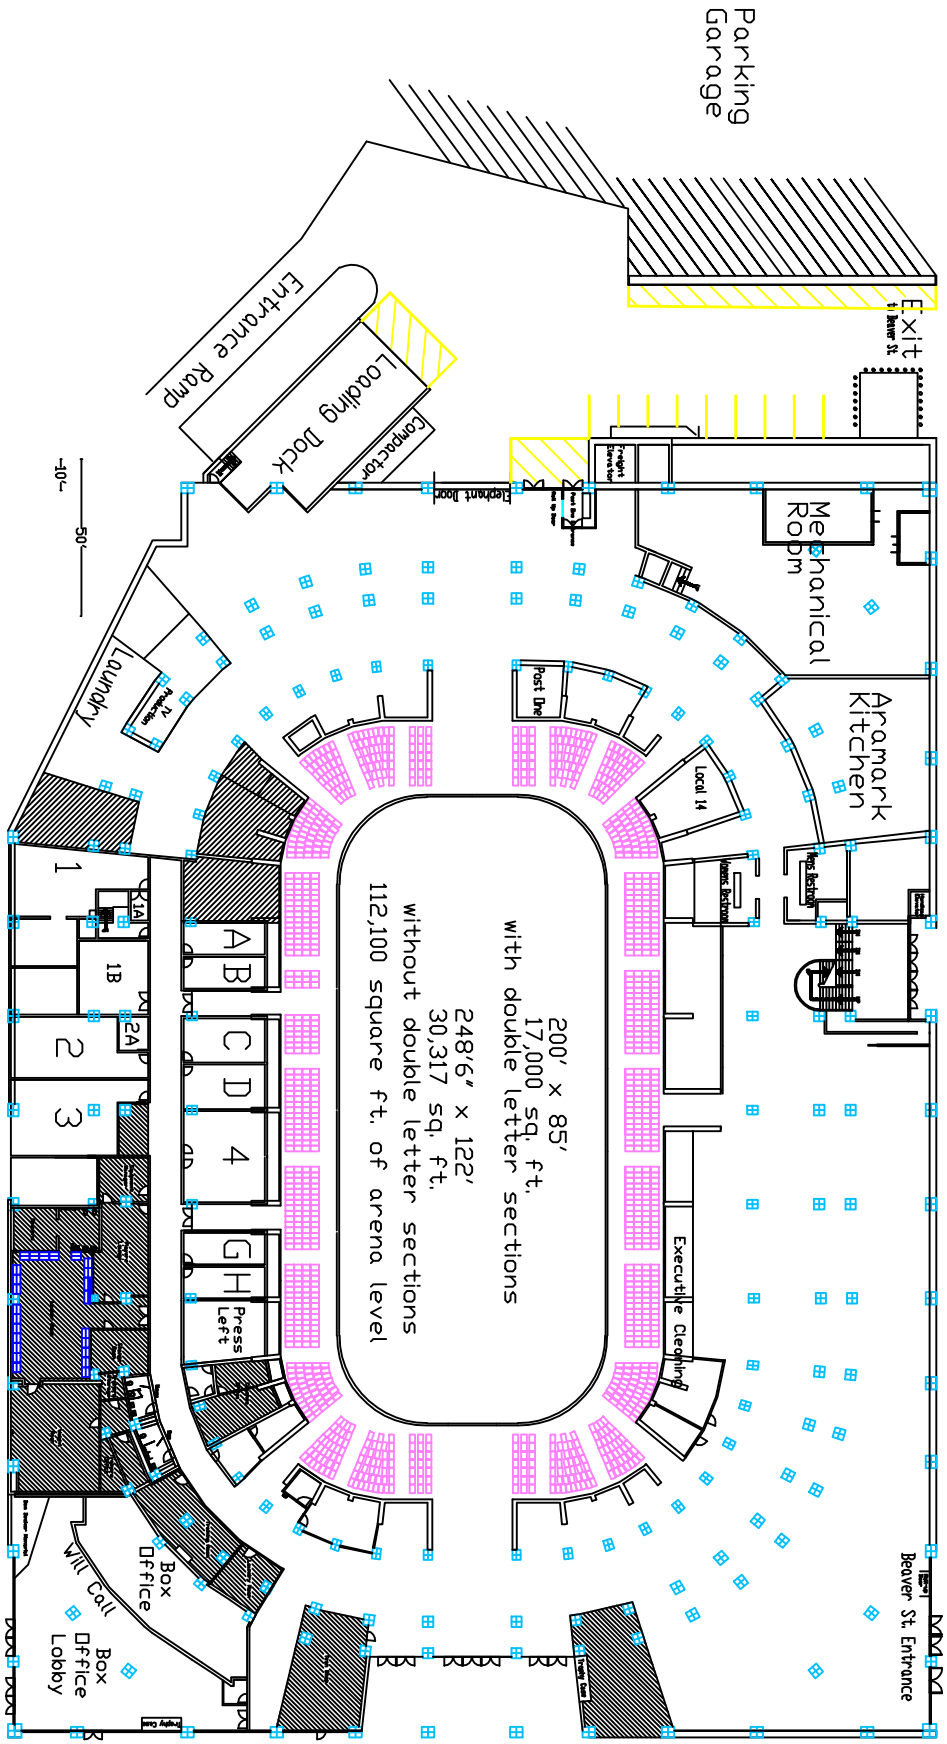

Times Union Center
Arena Level

Beaver Street

Parking
Garage

Pearl Street